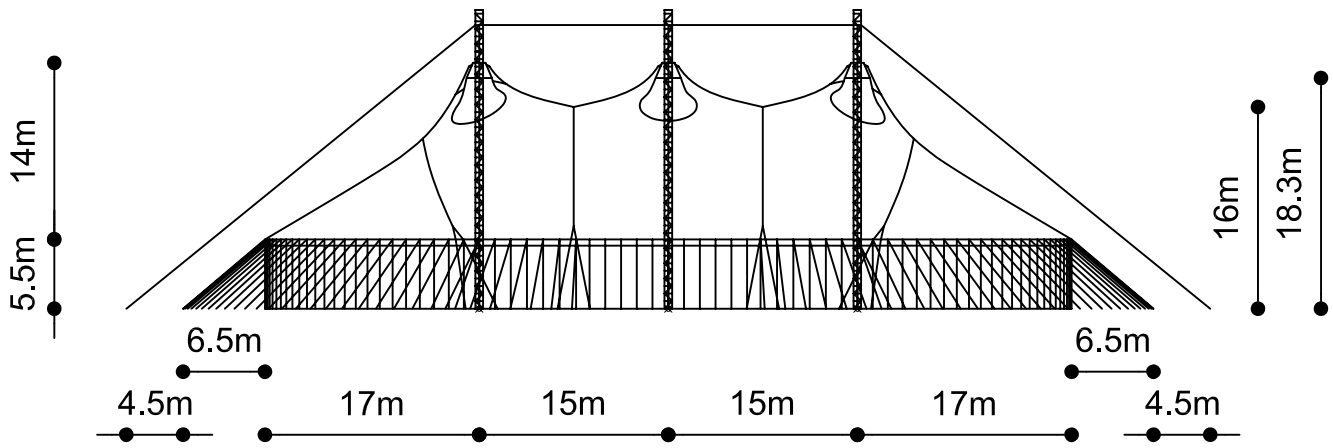

MT Enterprise 52x64 S

MT Enterprise 52x64 T

Name		Menno Hoezee	
Project		Enterprise	
Drawing	V1.0	Date	27-12-06
Paper	A4	Scale	1:60