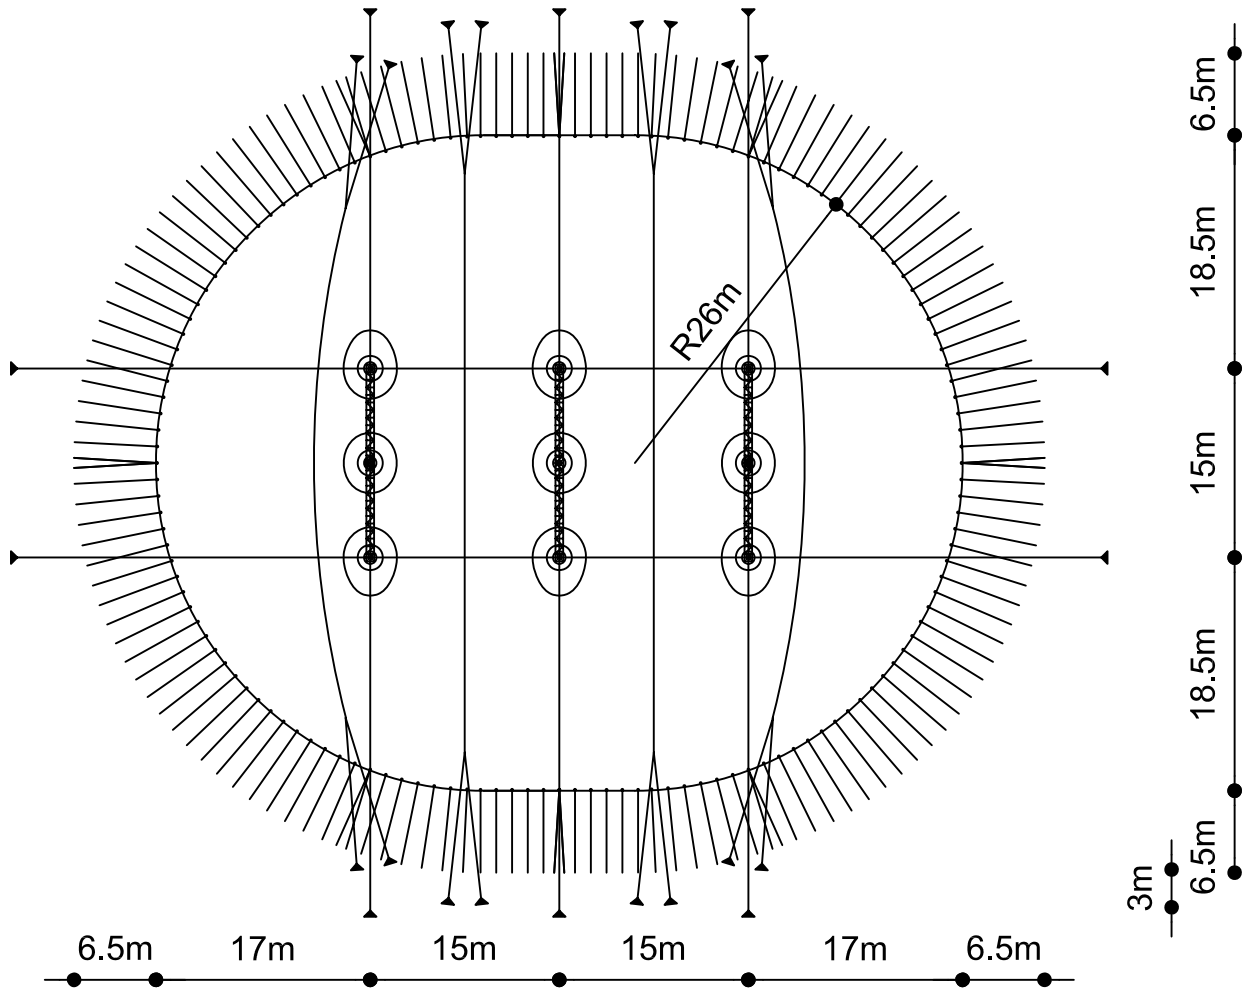

MT Enterprise 52x64 S

MT Enterprise 52x64 T

Name		Menno Hoezee	
Project		Enterprise	
Drawing	V1.0	Date	27-12-06
Paper	A4	Scale	1:60