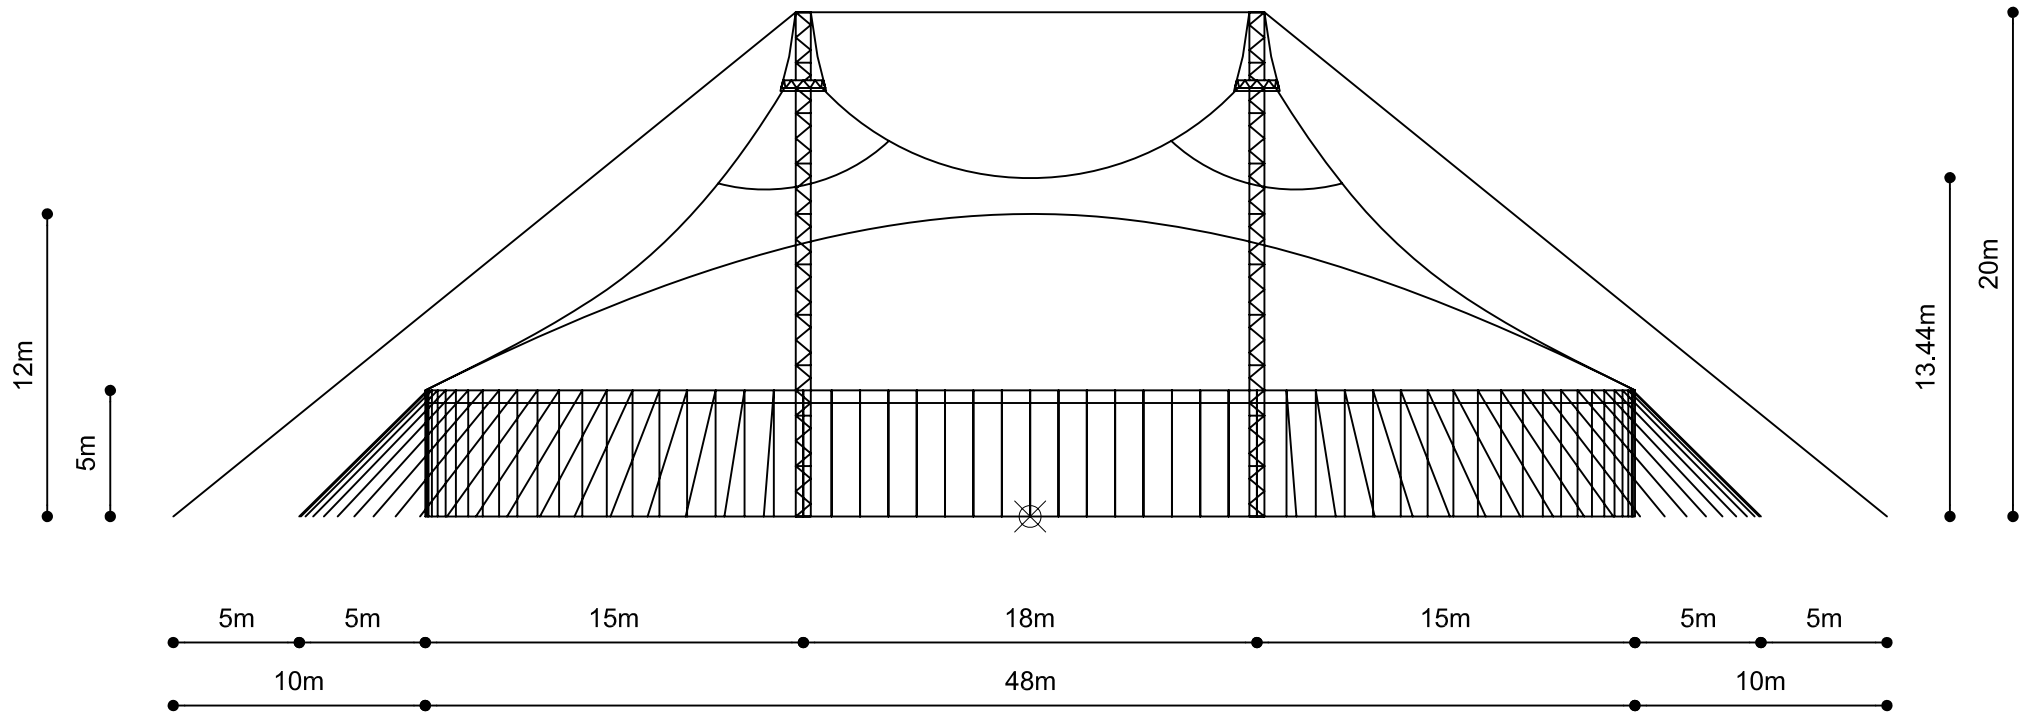

# MT Kleine Enterprise F

Project Kleine Enterprise 48 x 30 m

Drawing 1.0

Date 04-08-05

Name Menno Hoezee

Paper A4

Scale 1:300