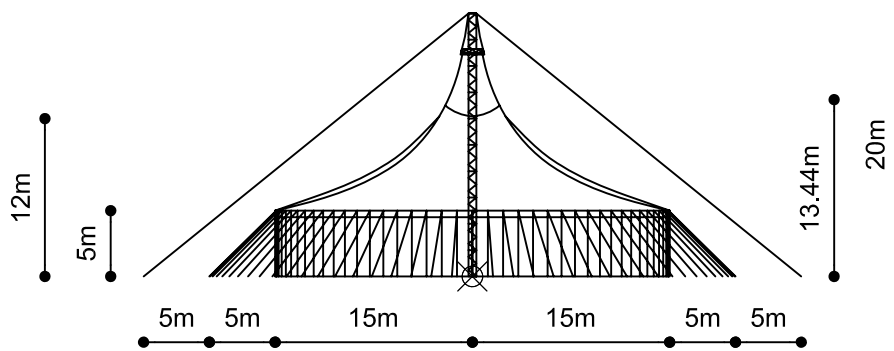

## MT Kleine Enterprise T

Name	Menno Hoeeze		
Project	Kleine Enterprise 48 x 30 m		
Drawing	1.0	Date	04-08-05
		Paper	A4
		Scale	1:575