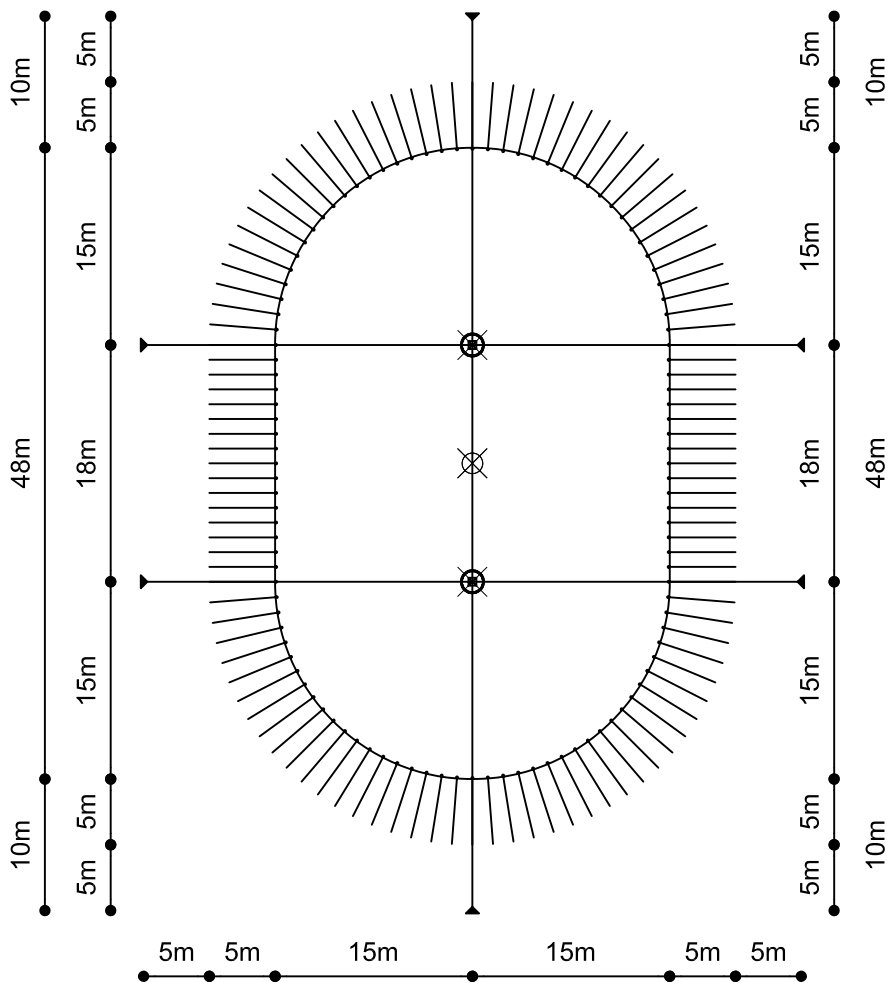

## MT Kleine Enterprise T

Name	Menno Hoeeze		
Project	Kleine Enterprise 48 x 30 m		
Drawing	1.0	Date	04-08-05
		Paper	A4
		Scale	1:575