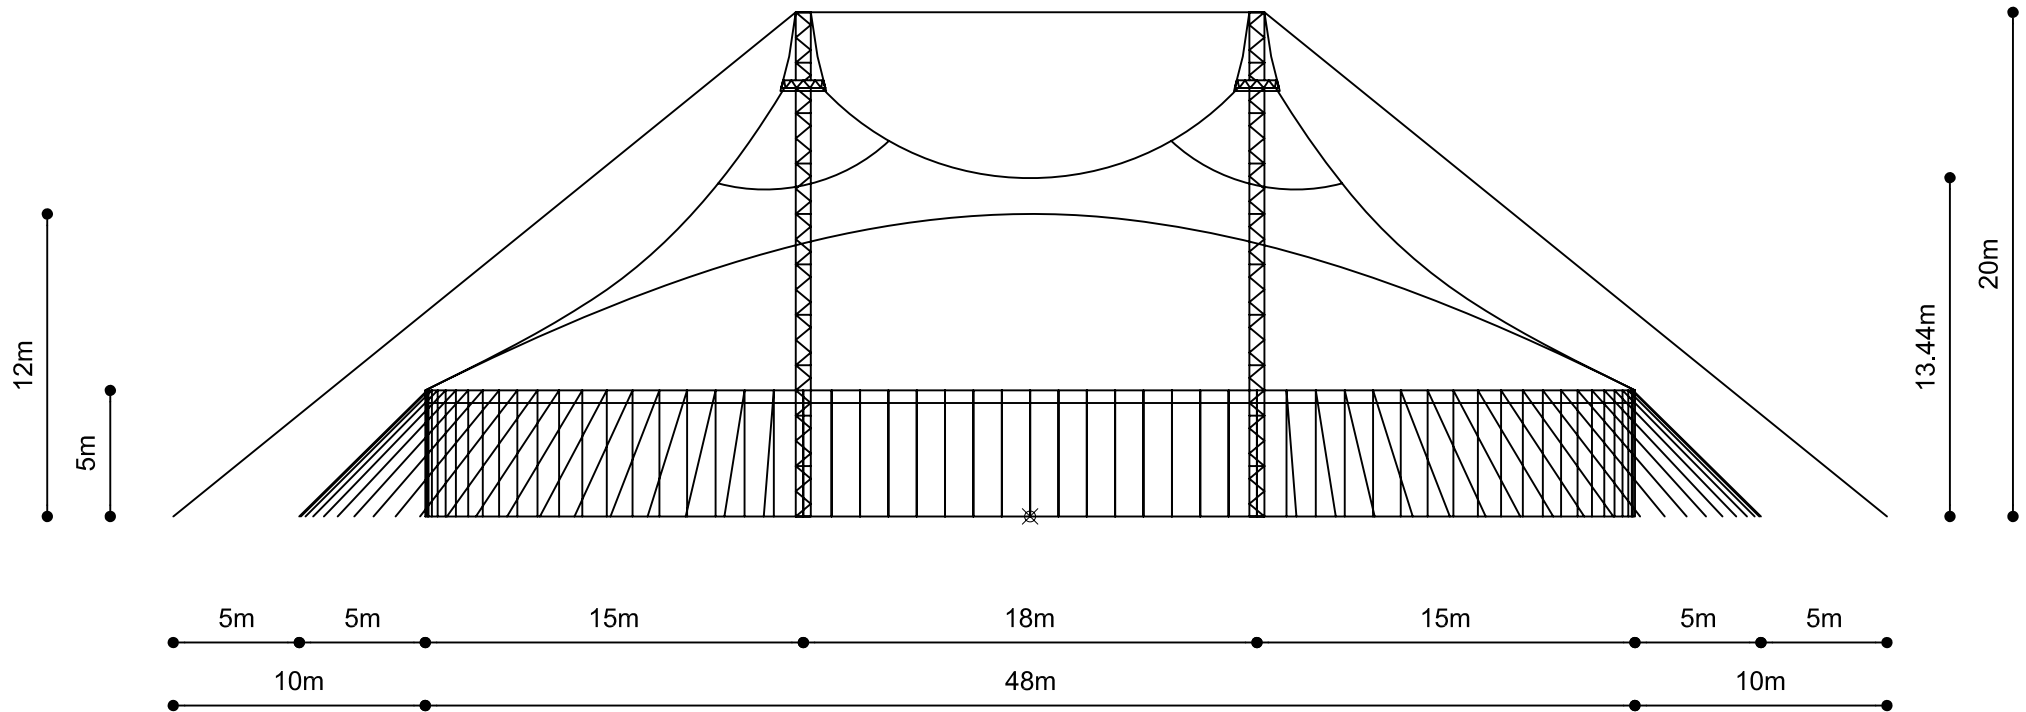

# MT Kleine Enterprise F

Project	Kleine Enterprise 48 x 62 m	Name	Menno Hoezee
Drawing	1.0	Date	04-08-05
		Paper	A4
		Scale	1:300