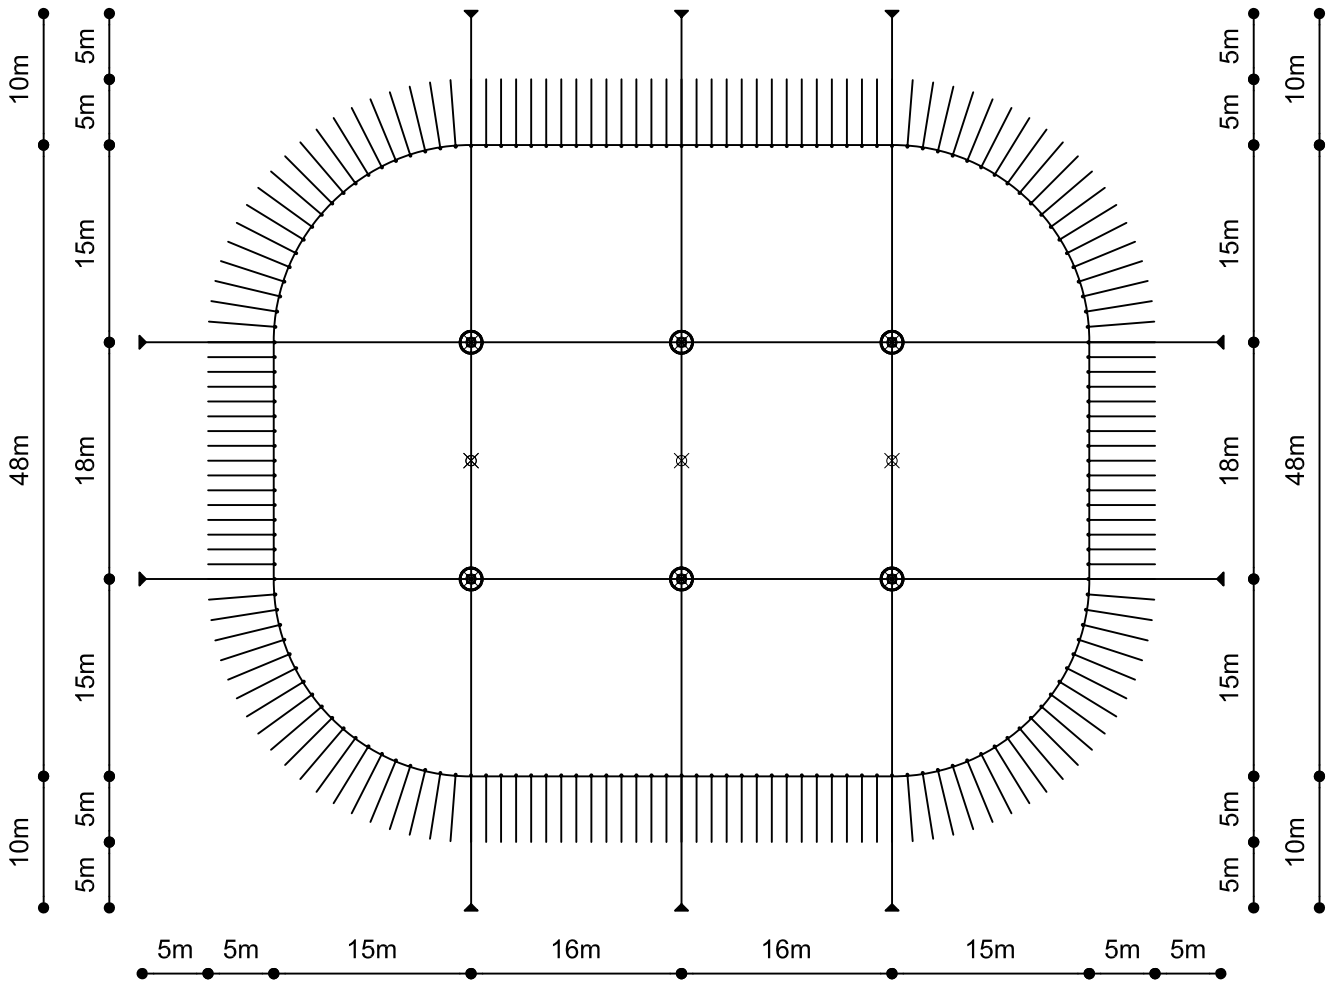

MT Kleine Enterprise S

MT Kleine Enterprise T

Name Menno Hoeeze			
Project Kleine Enterprise 48 x 62 m			
Drawing 1.0	Date 04-08-05	Paper A4	Scale 1:575