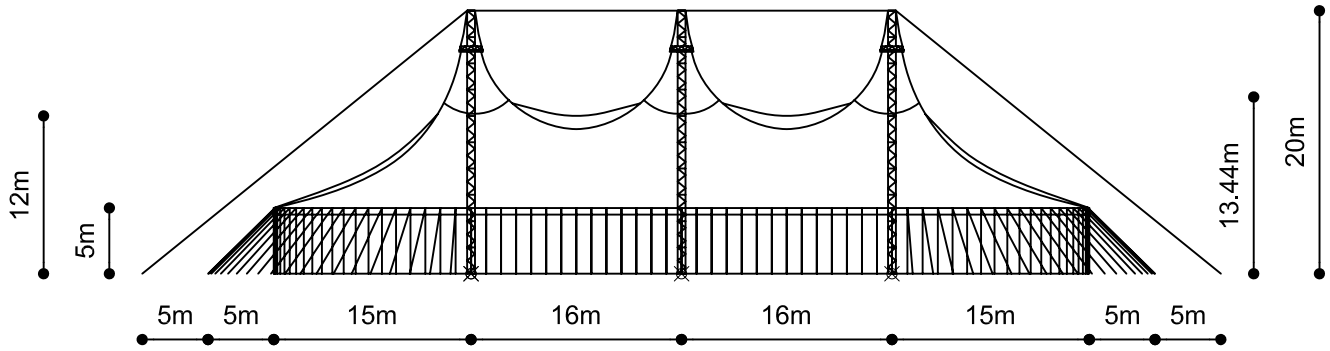

MT Kleine Enterprise S

MT Kleine Enterprise T

Name Menno Hoeeze			
Project Kleine Enterprise 48 x 62 m			
Drawing 1.0	Date 04-08-05	Paper A4	Scale 1:575