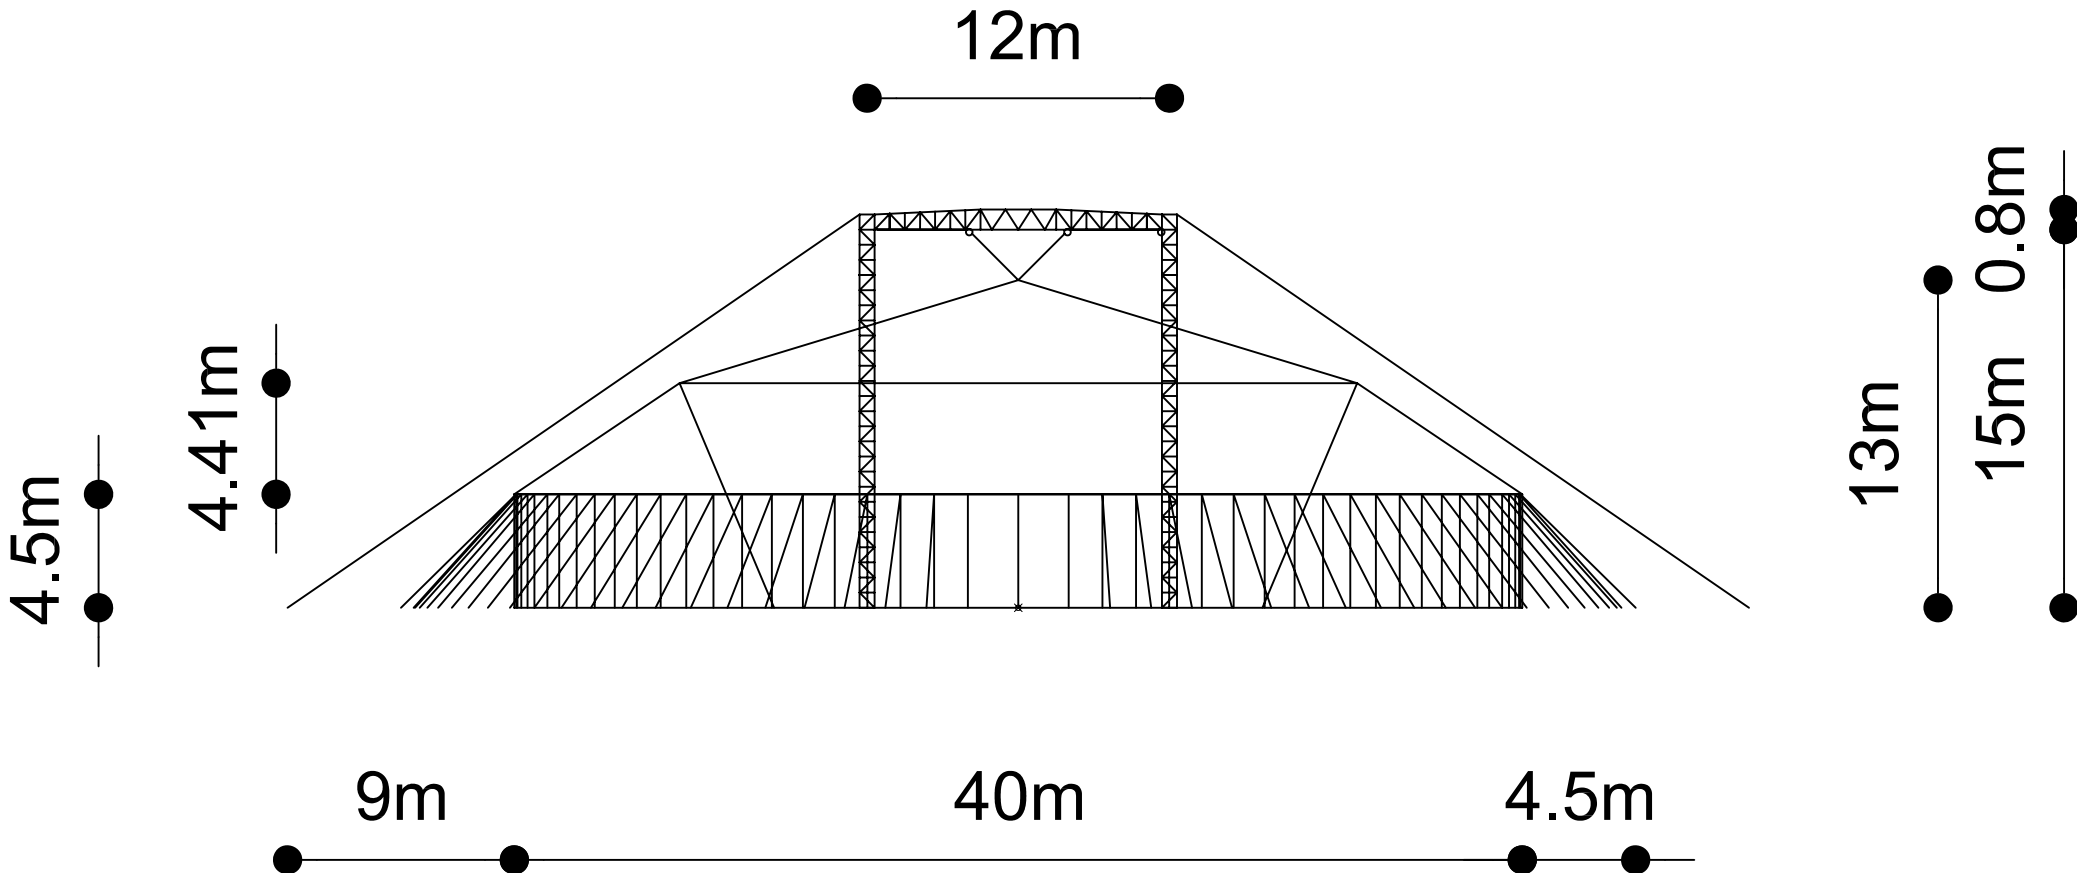

MT ev. tent 40x108 F

Project	Evenemententent 40x108 m.	Name	Menno Hoezee
Drawing	V1.0	Date	29-06-07
		Paper	A4
		Scale	1:30