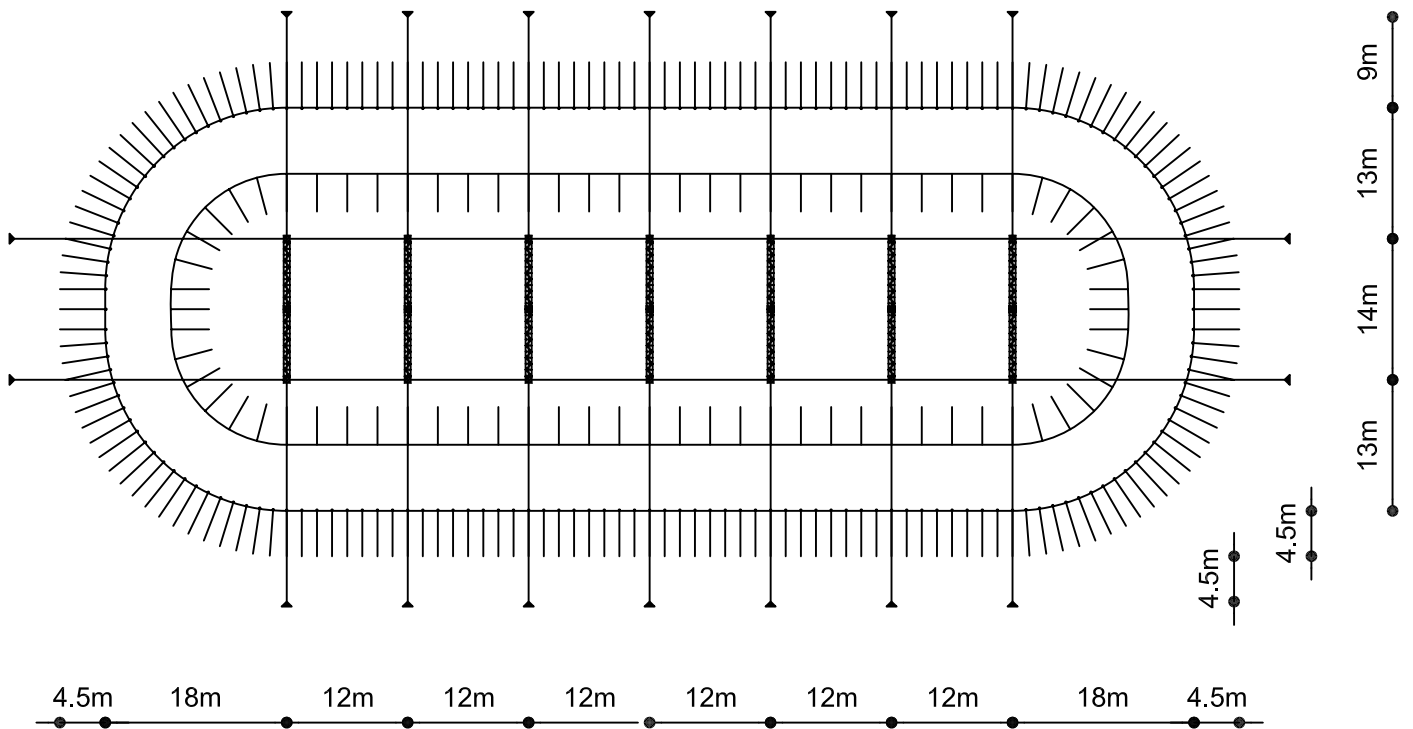

MT ev. tent 40x108 S

MT ev. tent 40x108 T

Name Menno Hoezee			
Project Evenemententent 40x108 m.			
Drawing V1.0	Date 27-06-07	Paper A4	Scale 1:750