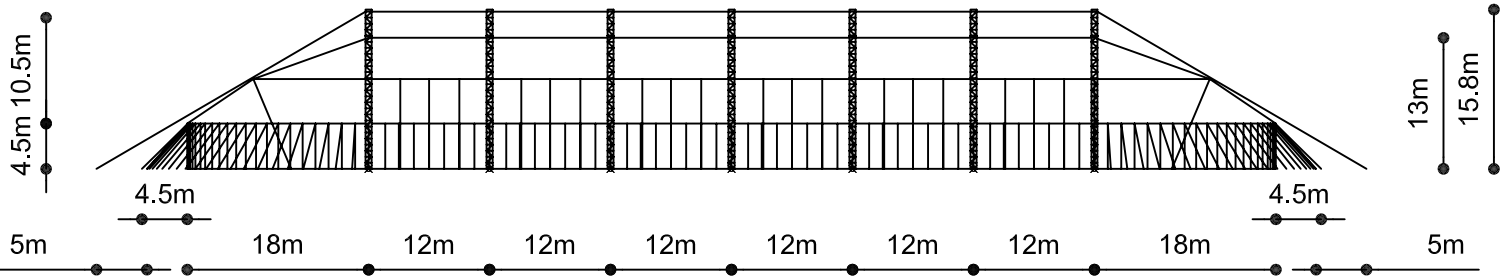

MT ev. tent 40x108 S

MT ev. tent 40x108 T

Name Menno Hoezee			
Project Evenemententent 40x108 m.			
Drawing V1.0	Date 27-06-07	Paper A4	Scale 1:750