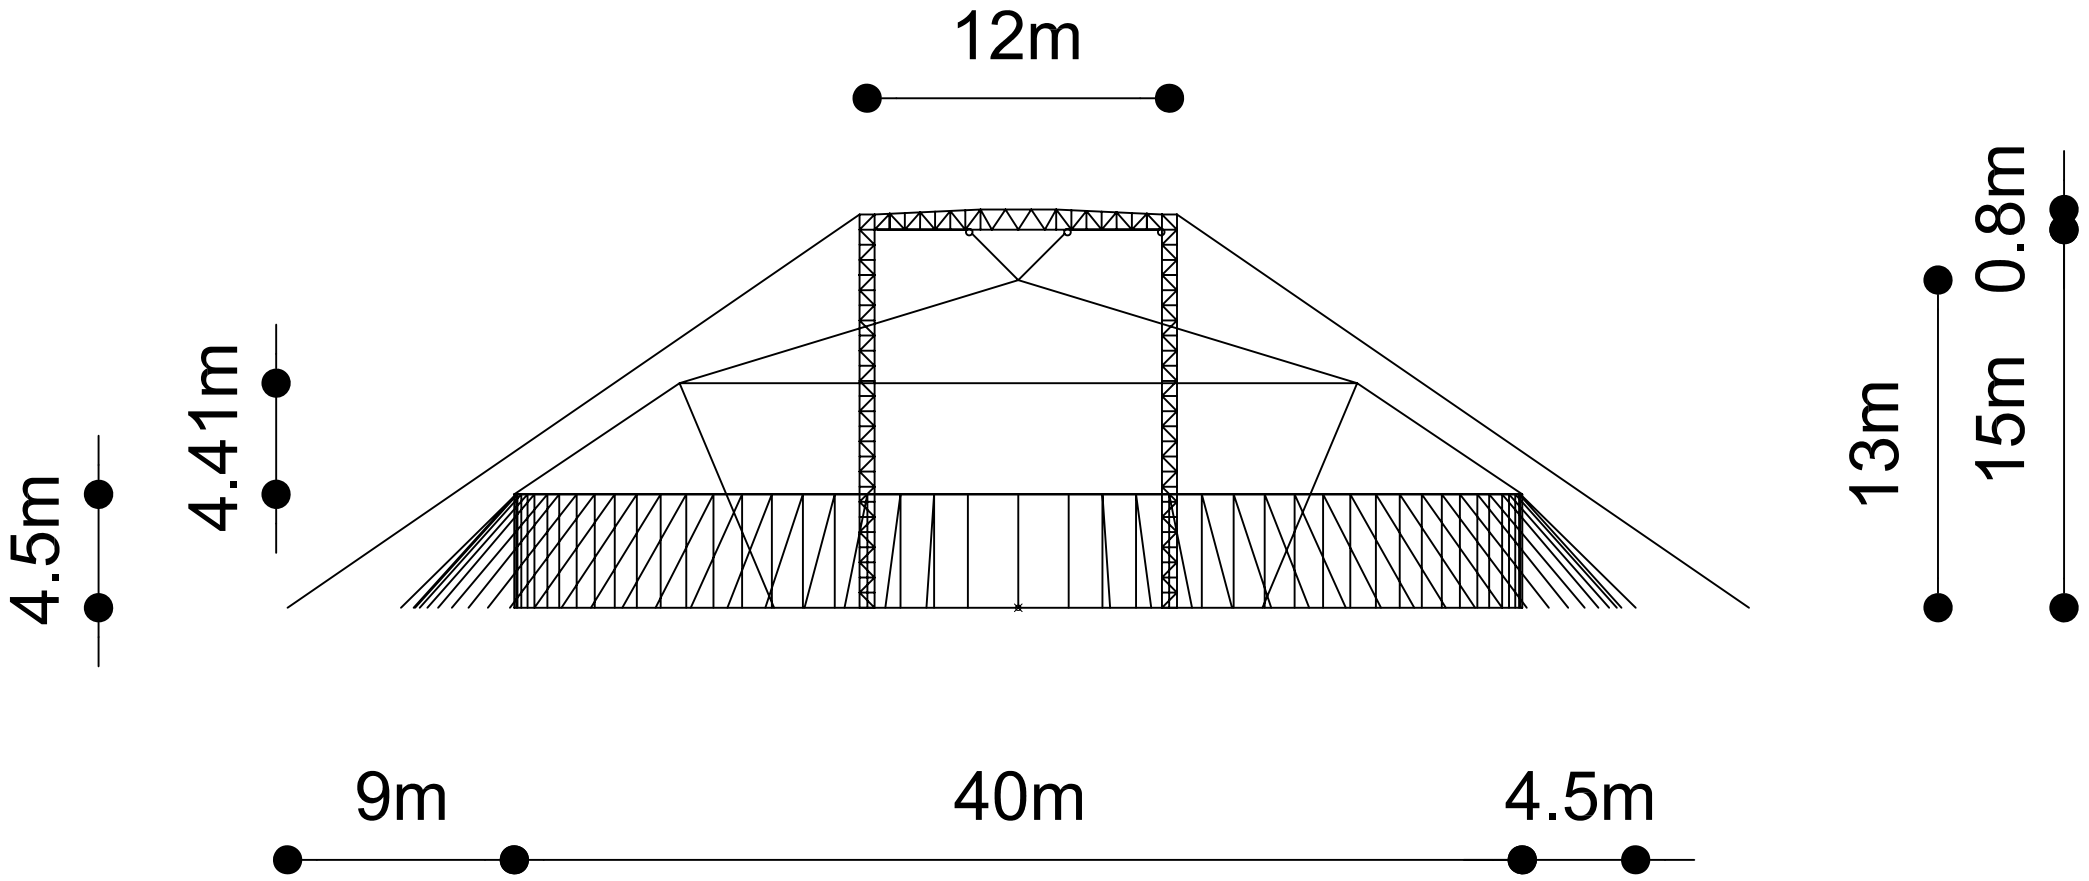

MT ev. tent 40x120 F

Project	Evenemententent 40x120 m.	Name	Menno Hoezee
Drawing	V1.0	Date	29-06-07
		Paper	A4
		Scale	1:30