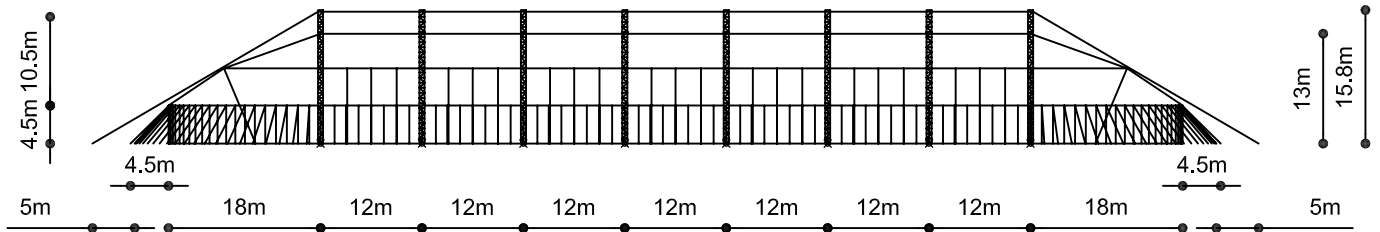

MT ev. tent 40x120 S

MT ev. tent 40x120 T