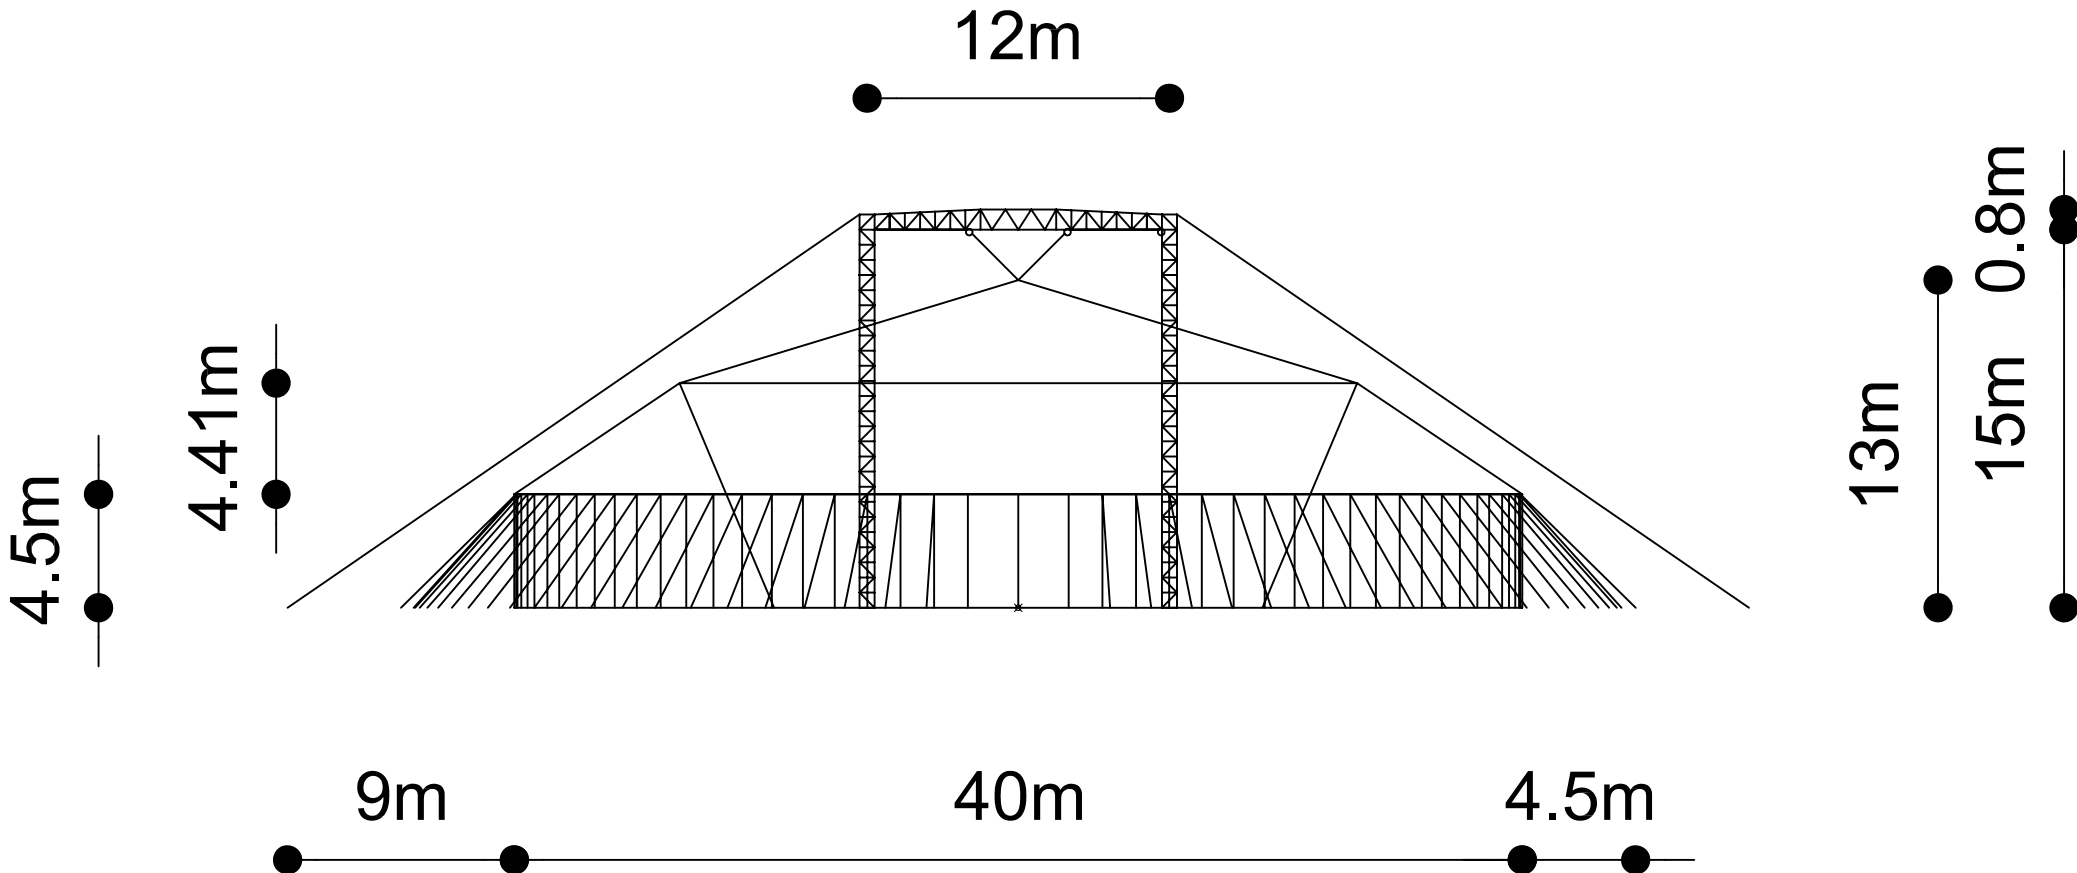

MT ev. tent 40x60 F

Project	Evenemententent 40x60 m.	Name	Menno Hoezee
Drawing	V1.0	Date	29-06-07
		Paper	A4
		Scale	1:30