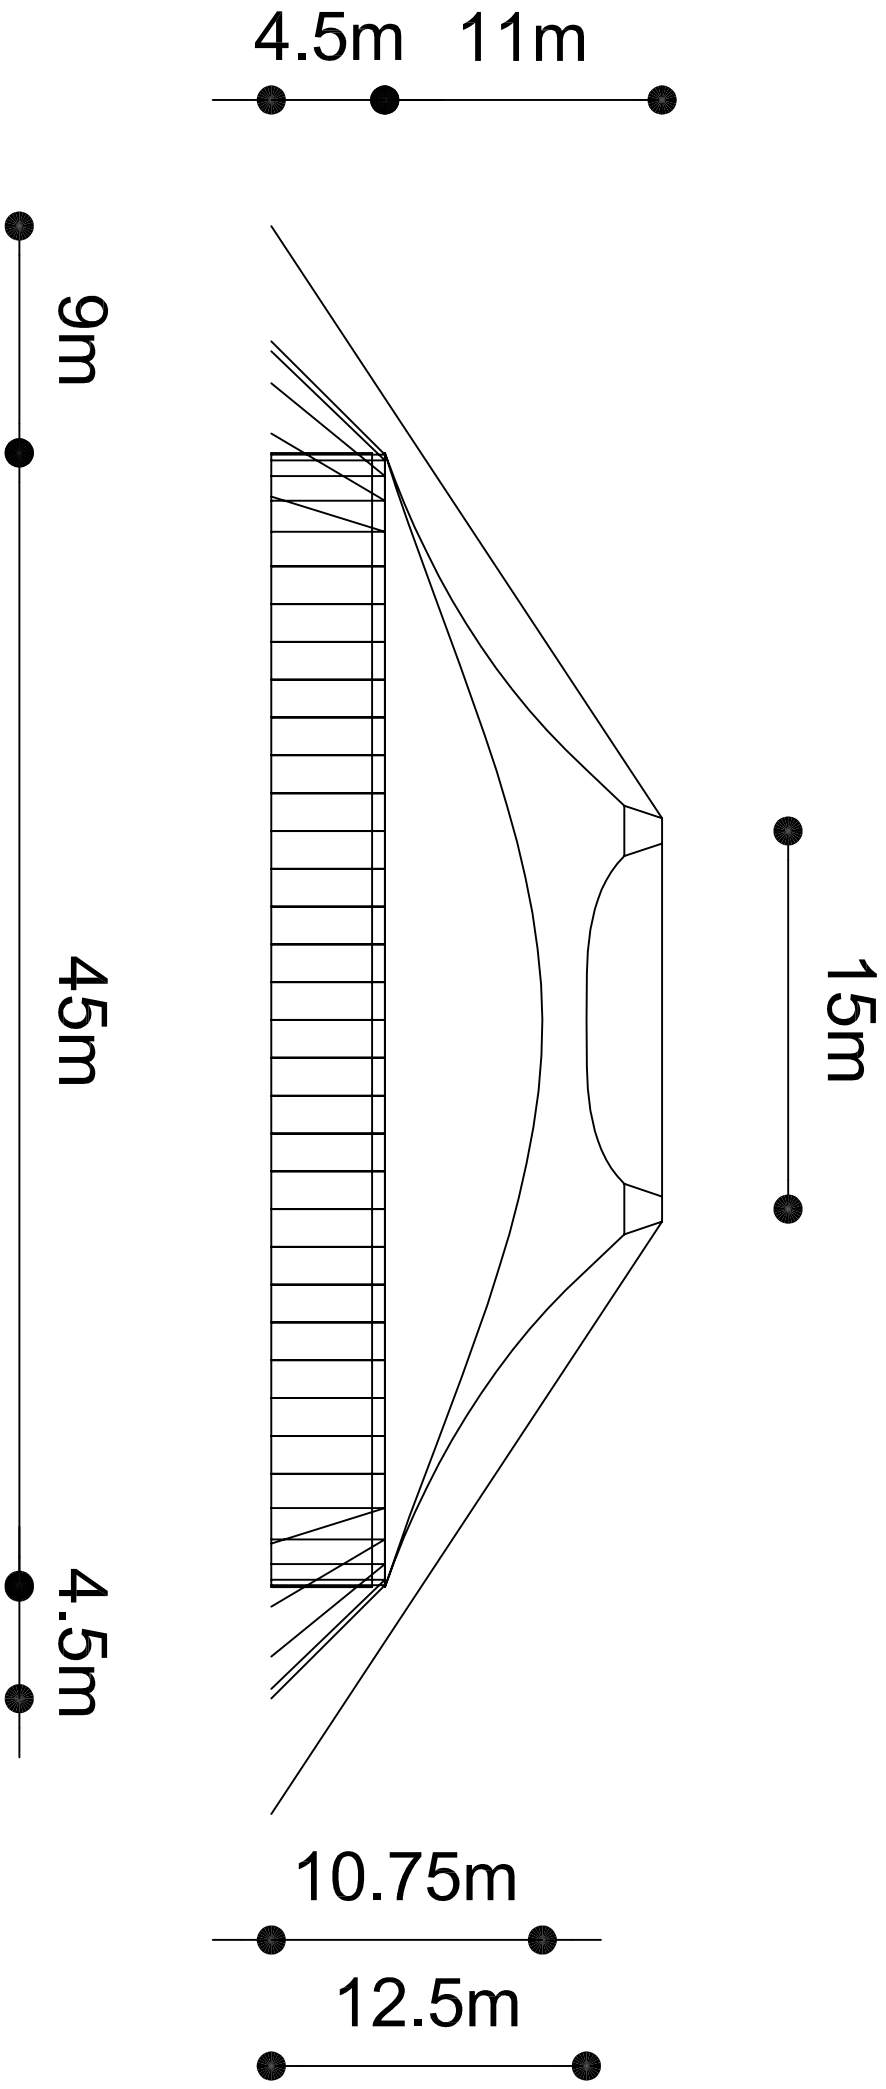

MT Moonstar 45X45 F

Project Moonstar 45x45
Drawing V1.0

Date 22-02-05

Name Manno Hoerzee
Paper A4

Scale 1:300