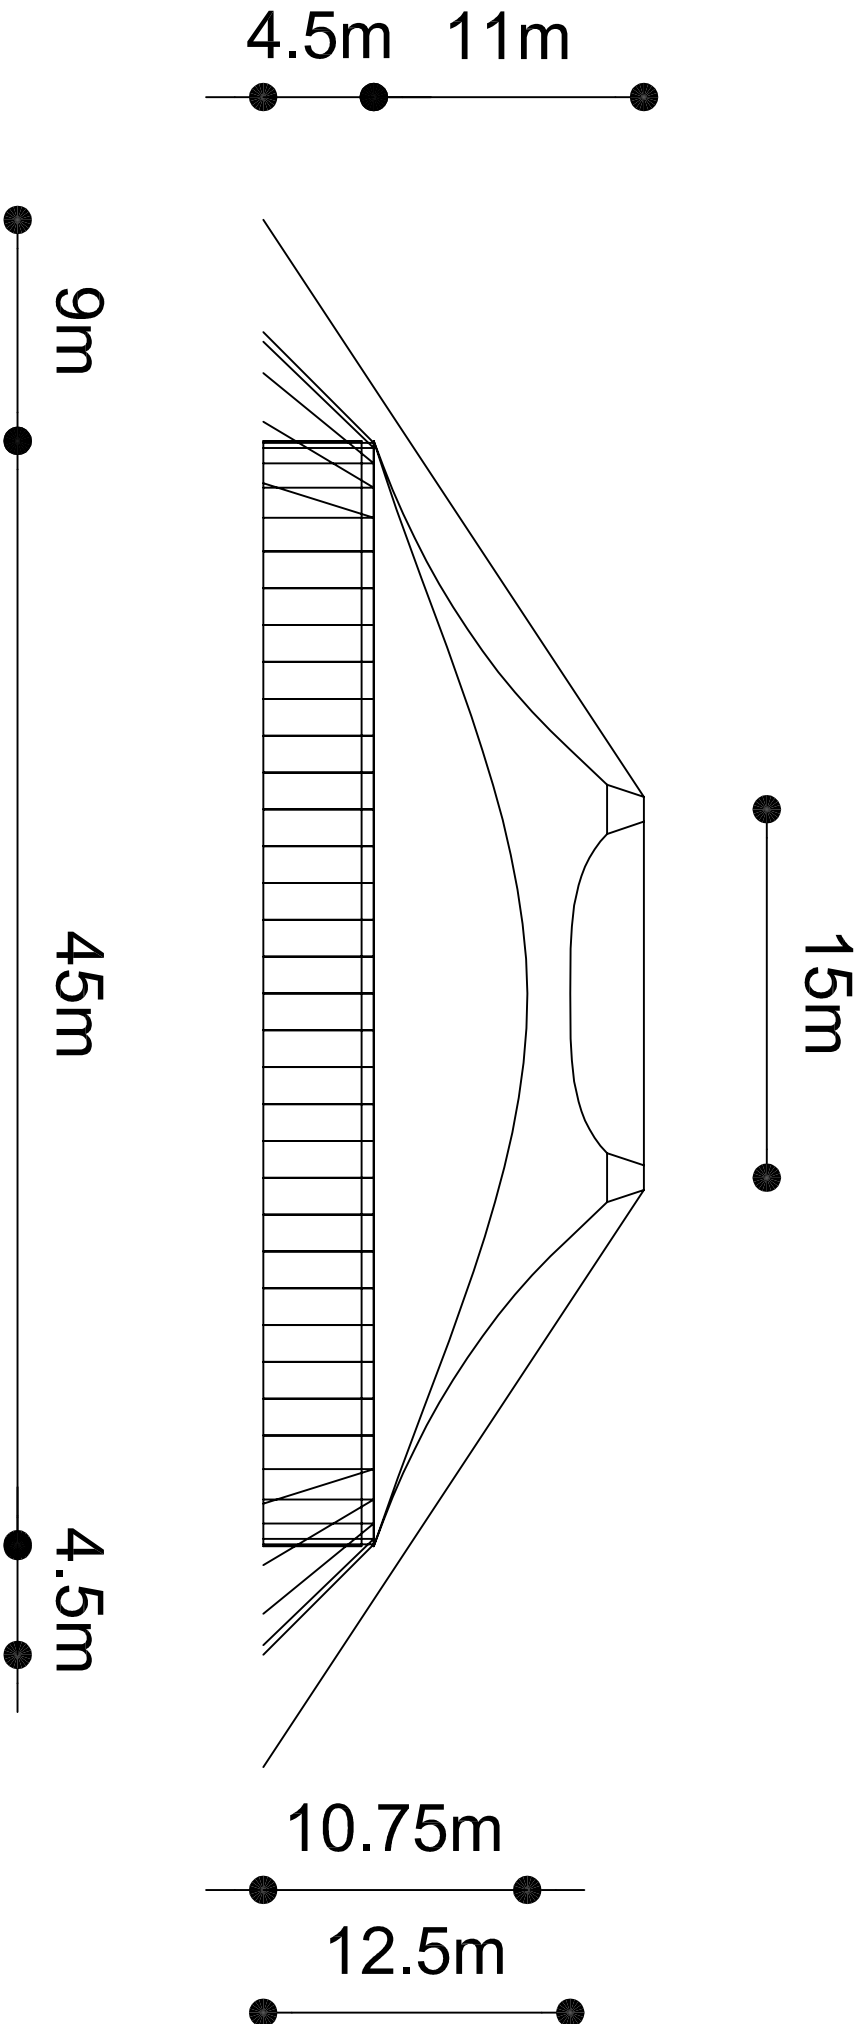

MT Moonstar 45x60 F

Project Moonstar 45x60
Drawing V1.0

Date 22-02-05

Name Manno Hoerzee
Paper A4

Scale 1:300