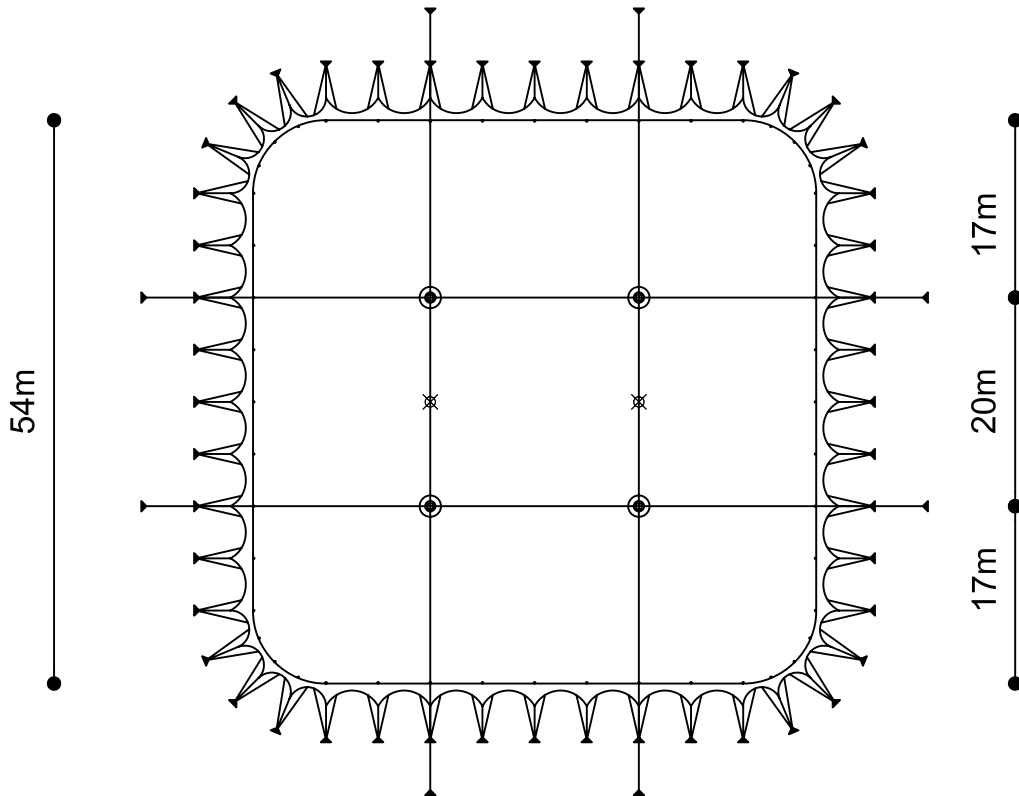

MT Pink Universe S

MT Pink Universe T

Name Menno Hoezee			
Project Pink Universe 54 x 54 m			
Drawing V 1.0	Date 07-03-05	Paper A4	Scale 1:725