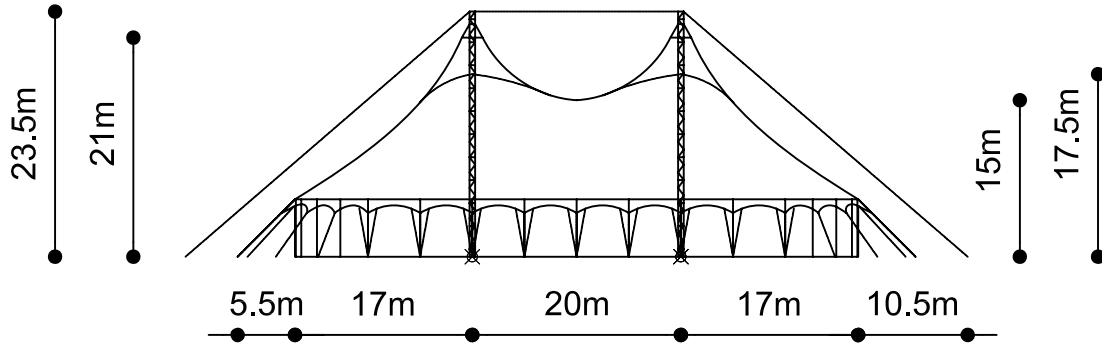

MT Pink Universe S

MT Pink Universe T

Name Menno Hoezee			
Project Pink Universe 54 x 54 m			
Drawing V 1.0	Date 07-03-05	Paper A4	Scale 1:725